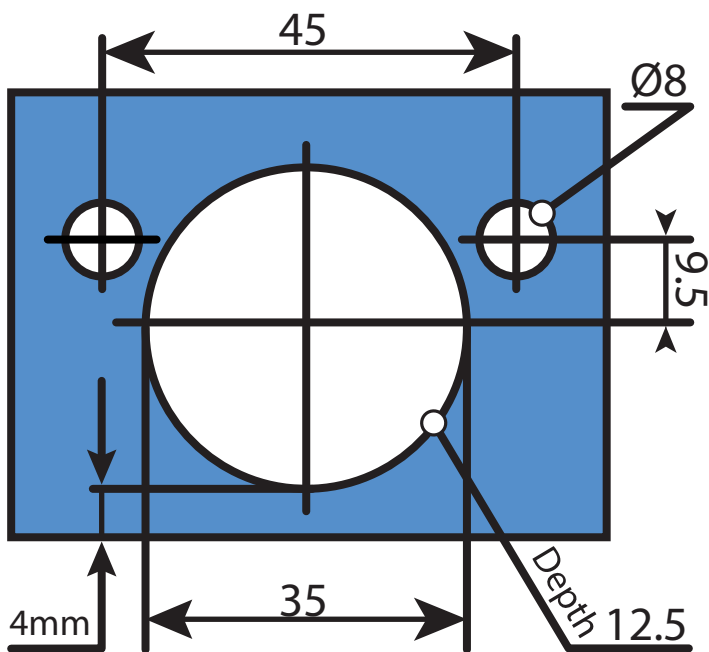

# HR1060 Series Concealed Hinge

Concealed euro-style face frame cabinet hinge, self-closing, 1/2" overlay, wrought steel, with cast zinc mounting plate, nickel plated. Unique design eliminates the large gap between the door and face frame. 125\* opening angle.