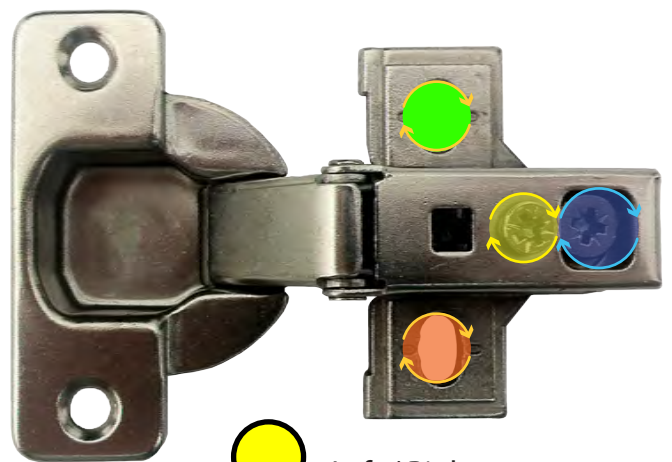

# HR1060 Series Concealed Hinge

Concealed euro-style face frame cabinet hinge, self-closing, 1/2" overlay, wrought steel, with cast zinc mounting plate, nickel plated. Unique design eliminates the large gap between the door and face frame. 125\* opening angle.

-  Left / Right
-  In / Out
-  Up / Down