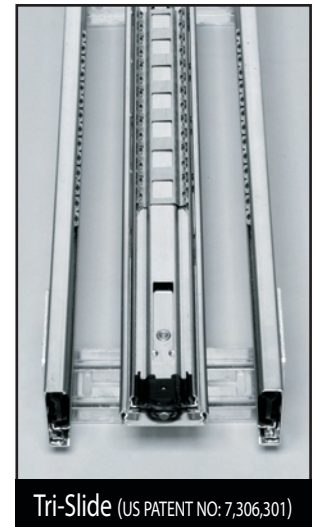

Designed for full-height base cabinets, these beautiful base organizers feature adjustable shelves with chrome rails to help keep everything in its place. Made from maple with a UV clear coat finish to match any kitchen décor. Units glide on our patented "tri-slides" which minimize any side-to-side motion and provide complete stability when pulled out of the cabinet. Door mounting is easy with our patented door mount brackets that provide up to 5 inches of flexibility for trouble-free installation on any door style. Designed for 9", 12", and 15" full height face frame base cabinets, and 9" full height frameless cabinets.

SINK & BASE ACCESSORIES

Includes Rub Bushings for 1½", 1¾", and 1⅝" Face Frames

Tri-Slide (US PATENT NO: 7,306,301)

14" Width - 448-BC-14C

PAGE 146

WALL CABINET VERSIONS

PRODUCT #s	DESCRIPTION	PRODUCT DIMENSIONS	FINISH	SET PER CARTON	WEIGHT PER CARTON	SUGGESTED LIST PRICE
Base Organizer				Individual Pack		
448-BC-5C	Base Organizer	See Detailed Specifications on Opposite Page	Wood	1	24.7 lbs.	\$185.00
448-BC19-5C	Base Organizer (19" Depth)	5" (127 mm)W x 19" (483 mm) D x 25½" (647 mm)H	Wood	1	22 lbs.	\$208.10
448-BC-6C	Frameless Organizer	See Detailed Specifications on Opposite Page	Wood	1	26 lbs.	\$188.20
448-BC-8C	Base Organizer	See Detailed Specifications on Opposite Page	Wood	1	32 lbs.	\$212.45
448-SR8-1	Spice Rack for Above	7" (178 mm)W x 21" (534 mm)D x 4⅞" (124 mm)H	Wood	1	5 lbs.	\$42.90
448-BC19-8C	Base Organizer (19" Depth)	8" (203 mm)W x 19" (483 mm) D x 25½" (647 mm)H	Wood	1	30 lbs.	\$292.75
448-BC-11C	Base Organizer	See Detailed Specifications on Opposite Page	Wood	1	41 lbs.	\$297.10
448-SR11-1	Spice Rack for Above	10" (254 mm)W x 21" (534 mm)D x 4⅞" (124 mm)H	Wood	1	7 lbs.	\$54.80
448-BC-14C	Base Organizer	See Detailed Specifications on Opposite Page	Wood	1	42 lbs.	\$352.20