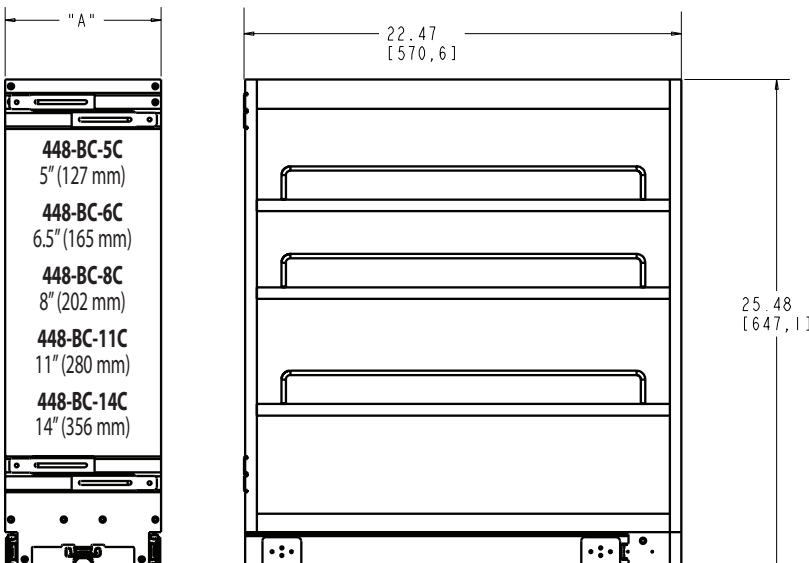

CONTAINS: (1) Pullout Shelving System, 3 Adjustable Shelves with Chrome Rails, Full-Extension Tri-Slides, Rub Bushings. 11", 14" - 150# Weight-Rated Slides 5", 6", 8" - 100# Weight Rated Slides **NOTE:** Full height door base cabinet required. US PATENT NO: 7,204,569; 7,306,301

Keep spices within reach with the 448 Spice Rack insert. Available in two sizes for use in the 8" and 11" 448 Series Pullout Base Organizers, this spice insert features a unique angled design for easy spice access, an easy drop in installation, and a maple UV clear coat finish to match your pullout and any kitchen décor. Don't forget to think outside of the cabinet; this insert is perfect for other applications in Craft, Sewing and Laundry Rooms as well.

SINK & BASE ACCESSORIES

Adjustable Shelves!

Micro-Adjustment Screw for precise door alignment.

11" Width - 448-BC-11C

Order online at www.OVISonline.com/ras
Please Note: Some items shown may not be in stock, but can be special ordered