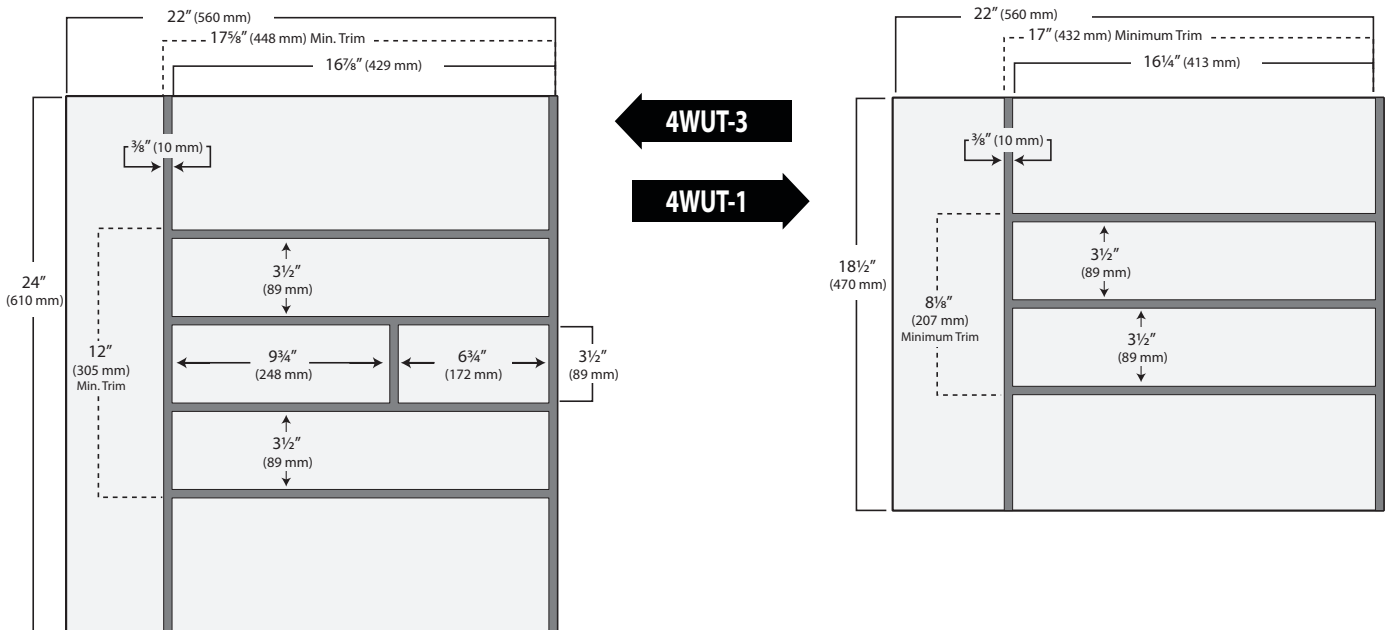

4WUT SERIES

WOOD UTILITY TRAY INSERT

Organize kitchen drawers with Rev-A-Shelf's Wood Utility Tray Insert. The 4WUT Series is made of our classic maple hardwood with a UV-cured clear finish to ensure an acceptable match to any kitchen cabinet. This modern day clutter solution requires a simple drop-in installation with two sizes that may be trimmed to fit various drawer sizes.

DRAWER ACCESSORIES

REV-A-SHELF®
Wood Classics™

PRODUCT #s	DESCRIPTION	PRODUCT DIMENSIONS	FINISH	SET PER CARTON	WEIGHT PER CARTON	SUGGESTED LIST PRICE
Wood Utility Tray						
4WUT-1SH	Trimnable Utility Tray	18 1/2" (470 mm)W x 22" (559 mm)D x 2 3/8" (60 mm)H	Wood	1	8 lbs.	\$44.35
4WUT-3SH	Trimnable Utility Tray	24" (610 mm)W x 22" (559 mm)D x 2 3/8" (60 mm)H	Wood	1	9 lbs.	\$58.15
4WUT-1	Trimnable Utility Tray	18 1/2" (470 mm)W x 22" (559 mm)D x 2 7/8" (73 mm)H	Wood	1	8 lbs.	\$45.10
4WUT-3	Trimnable Utility Tray	24" (610 mm)W x 22" (559 mm)D x 2 7/8" (73 mm)H	Wood	1	9 lbs.	\$59.30

CONTAINS: Utility Tray Insert that can be customized for various drawer sizes.