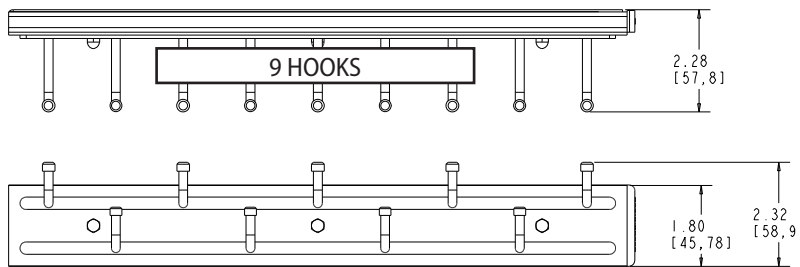

BRC SERIES

SIDE MOUNT BELT RACK

Belt storage has never been easier than with our pullout belt storage system. Available in three finishes it is beautifully designed to hold belts neatly, is completely accessible, and is the perfect addition to any 14" depth closet application.

DEPTH	BELTS
14"	9 hks

PRODUCT #s	DESCRIPTION	PRODUCT DIMENSIONS	FINISH	SET PER CARTON	WEIGHT PER CARTON	SUGGESTED LIST PRICE
				Individual Pack		
BRC-14CR	Belt Rack	2½" (62 mm)W x 14" (356 mm)D x 1¾" (46 mm)H	Chrome	1	3 lbs.	\$19.70
BRC-14SN	Belt Rack	2½" (62 mm)W x 14" (356 mm)D x 1¾" (46 mm)H	Satin Nickel	1	3 lbs.	\$23.05
BRC-14ORB	Belt Rack	2½" (62 mm)W x 14" (356 mm)D x 1¾" (46 mm)H	Oil Rubbed Bronze	1	3 lbs.	\$23.05

TBC SERIES

CHROME TIE/BELT RACK

The closet essential for all men, Rev-A-Shelf's Chrome Tie/Belt Rack is the obvious choice for keeping up with the important odds and ends. This all-in-one organizer features chrome pegs for up to twenty ties, five belts, four peg-closure belts and includes a spacious tray for storing loose items like your wallet, change, watch, jewelry, etc. The TBC Series conveniently pulls out of the closet for easy access on full-extension slides.

Chrome Tie and Belt Rack Individual Pack

TBC-14TCR	Tie/Belt Rack with Tray	6" (153 mm)W x 14" (256 mm)D x 5" (127 mm)H	Chrome	1	4 lbs.	\$84.10
-----------	-------------------------	---	--------	---	--------	---------