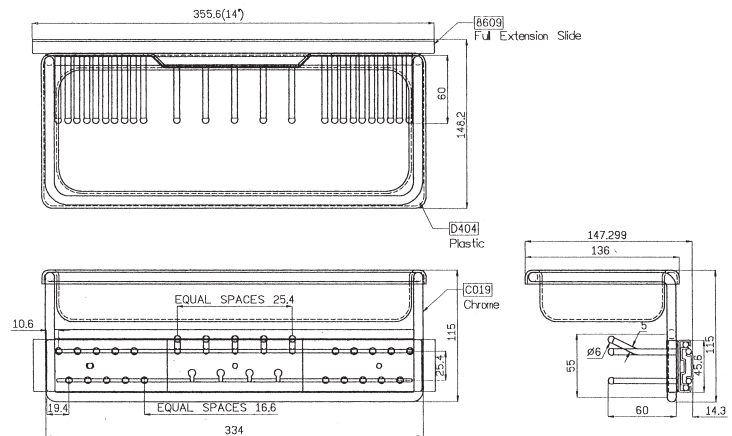

BRC SERIES

SIDE MOUNT BELT RACK

Belt storage has never been easier than with our pullout belt storage system. Available in three finishes it is beautifully designed to hold belts neatly, is completely accessible, and is the perfect addition to any 14" depth closet application.

DEPTH	BELTS
14"	9 hks

PRODUCT #s	DESCRIPTION	PRODUCT DIMENSIONS	FINISH	SET PER CARTON	WEIGHT PER CARTON	SUGGESTED LIST PRICE
				Individual Pack		
BRC-14CR	Belt Rack	2½" (62 mm)W x 14" (356 mm)D x 1¾" (46 mm)H	Chrome	1	3 lbs.	\$19.70
BRC-14SN	Belt Rack	2½" (62 mm)W x 14" (356 mm)D x 1¾" (46 mm)H	Satin Nickel	1	3 lbs.	\$23.05
BRC-14ORB	Belt Rack	2½" (62 mm)W x 14" (356 mm)D x 1¾" (46 mm)H	Oil Rubbed Bronze	1	3 lbs.	\$23.05

TBC SERIES

CHROME TIE/BELT RACK

The closet essential for all men, Rev-A-Shelf's Chrome Tie/Belt Rack is the obvious choice for keeping up with the important odds and ends. This all-in-one organizer features chrome pegs for up to twenty ties, five belts, four peg-closure belts and includes a spacious tray for storing loose items like your wallet, change, watch, jewelry, etc. The TBC Series conveniently pulls out of the closet for easy access on full-extension slides.

Chrome Tie and Belt Rack Individual Pack

TBC-14TCR	Tie/Belt Rack with Tray	6" (153 mm)W x 14" (256 mm)D x 5" (127 mm)H	Chrome	1	4 lbs.	\$84.10
-----------	-------------------------	---	--------	---	--------	---------