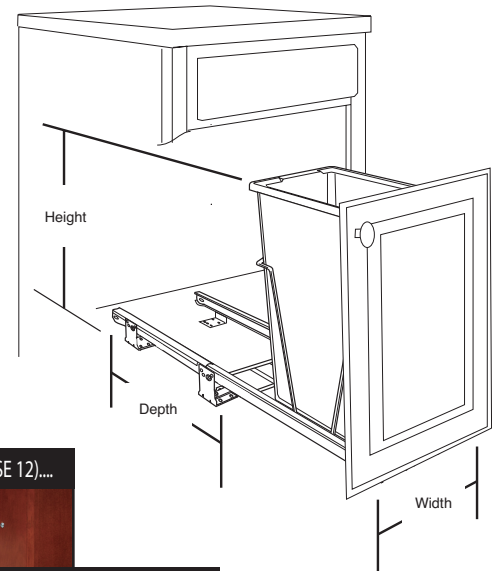

This popular waste container series is available in a variety of sizes to accommodate almost any cabinet space. Regarded as the best in the industry, the RV Series features a heavy-duty wire frame construction; ¾ or full-extension ball bearing slides and easy bottom mount installation with just four screws. These durable pullout waste containers carry the standard Rev-A-Shelf **LIFETIME GUARANTEE**.

WASTE CONTAINERS
Rev-A-Shelf
Accessible Storage

We are transitioning to a new design for our RV-8 and VL-14 waste containers. This unique new design can be installed in two different ways depending on your application.

PRODUCT #s	DESCRIPTION	PRODUCT DIMENSIONS	FINISH	SET PER CARTON	WEIGHT PER CARTON	SUGGESTED LIST PRICE
Single Pullout Waste Containers						
RV-814PB	Single 20 Qt. with Euro Slides when rotated:	8⁷/₈" (225 mm)W x 15⁵/₈" (397 mm)D x 15⁷/₈" (403 mm)H 14⁵/₈" (372 mm)W x 15⁵/₈" (397 mm)D x 15⁷/₈" (403 mm)H	Polymer	1		$50.75
RV-9PB	Single 30 Qt. ¾ Extension Slides	9¹/₂" (242 mm)W x 22" (559 mm)D x 19¹/₄" (489 mm)H	Polymer	1	10 lbs.	$80.35
RV-9PB S	Above with Full-Extension Slides		Polymer	1	10 lbs.	$96.70
RV-12PB	Single 35 Qt. ¾ Extension Slides	10⁵/₈" (270 mm)W x 22" (559 mm)D x 19" (483 mm)H	Polymer	1	10 lbs.	$89.30
RV-12PB S	Above with Full-Extension Slides		Polymer	1	10 lbs.	$106.15
VL-9PB	Single 30 Qt. with Euro Slides	9¹/₂" (242 mm)W x 22" (559 mm)D x 19¹/₂" (496 mm)H	Polymer	1	9 lbs.	$53.65
RV-12PB-L	Single 35 Qt. with lid	10⁵/₈" (270 mm)W x 22" (559 mm)D x 20³/₈" (518 mm)H	Polymer	1	8 lbs.	$96.70
RV-12PB-LE	Single 35 Qt. with lid	10⁵/₈" (270 mm)W x 16" (407 mm)D x 20³/₈" (518 mm)H	Polymer	1	8 lbs.	$107.60
RV-12PB-50	Single 50 Qt.	11¹/₄" (286 mm)W x 22" (559 mm)D x 23³/₄" (591 mm)H	Polymer	1	10 lbs.	$112.80
RV-12PB-50 S	Single 50 Qt. with lid and FE slides	12¹/₄" (311 mm)W x 22" (559 mm)D x 24¹/₄" (616 mm)H	Polymer	1	11 lbs.	$141.65
RV-18PB-1	Single 35 Qt.	14³/₈" (365 mm)W x 22" (559 mm)D x 19¹/₄" (489 mm)H	Polymer	1	8 lbs.	$101.50
RV-14PB S	Single 20 Qt., FE slides	14⁵/₈" (372 mm)W x 16" (407 mm)D x 16³/₈" (416 mm)H	Polymer	1	11 lbs.	$92.20

CONTAINS:	
RV-8PB (1) container, frame, ¾ extension Euro slides, 75# Weight Rating	RV-12PB L (1) container with lid, frame, ¾ extension slides, 75# Weight Rating
RV-9PB (1) container, frame, ¾ extension slides, 75# Weight Rating	RV-12PB-LE (1) container with lid, frame, full-extension slides, 100# Weight Rating
RV-9PB S (1) container, frame, full-extension slides, 100# Weight Rating	RV-12PB-50 (1) container, frame, ¾ extension slides, 75# Weight Rating
RV-12PB (1) container, frame, ¾ extension slides, 75# Weight Rating	RV-12PB-50 S (1) container, frame, full-extension slides, 100# Weight Rating
RV-12PB S (1) container, frame, full-extension slides, 100# Weight Rating	RV-14PB S (1) container, frame with basket, full-extension slides, 100# Weight Rating
RV-12PB (1) container, frame, ¾ extension slides, 75# Weight Rating	RV-18PB-1 (1) container, frame, ¾ extension slides, 75# Weight Rating
RV-12PB S (1) container, frame, full-extension slides, 100# Weight Rating	
VL-9PB (1) container, frame, Euro slides, 75# Weight Rating