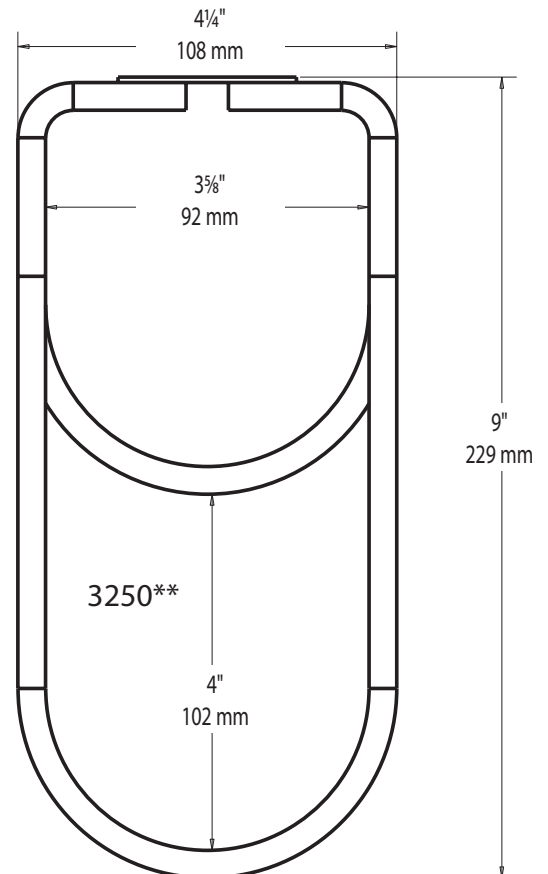

3000 SERIES

WINE AND STEMWARE RACKS

WALL ACCESSORIES

Premiere Cabinet Accessories

Order online at www.OVISONline.com/ras
Please Note: Some items shown may not be in stock, but can be special ordered

OVIS
A Division of WIM Corp. www.OVISONline.com
©230 Jack Burlingame Dr. Millwood, WV 25262
800-326-6847 Phone
800-755-0856 Fax

REV-A-SHELF®