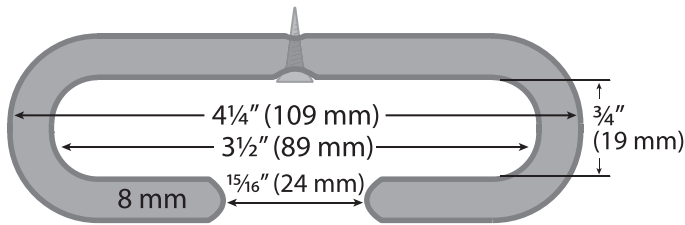

3000 SERIES

WINE AND STEMWARE RACKS

WALL ACCESSORIES

Premiere Cabinet Accessories

Order online at www.OVISONline.com/ras
Please Note: Some items shown may not be in stock, but can be special ordered

OVIS
A Division of WIM Corp. www.OVISONline.com
©230 Jack Burlingame Dr. Millwood, WV 25262
800-326-6847 Phone
800-755-0856 Fax

REV-A-SHELF®