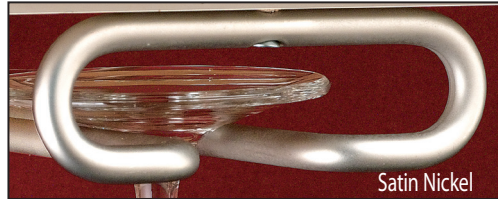

3000 SERIES

WINE AND STEMWARE RACKS

WALL ACCESSORIES

Premiere Cabinet Accessories

Order online at www.OVISONline.com/ras
Please Note: Some items shown may not be in stock, but can be special ordered

OVIS
A Division of WIM Corp. www.OVISONline.com
©230 Jack Burlingame Dr. Millwood, WV 25262
800-326-6847 Phone
800-755-0856 Fax

REV-A-SHELF®