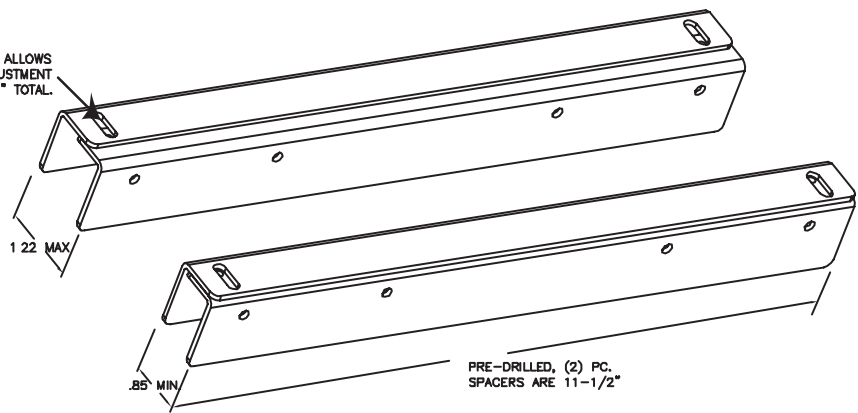

Pullout Chrome Basket Page 89

Cookware Organizer Page 90

SINK & BASE ACCESSORIES

Premiere Cabinet Accessories

SLOTTED HOLE ALLOWS FOR 3/8" ADJUSTMENT PER SIDE, 3/4" TOTAL.

PRE-DRILLED, (2) PC. SPACERS ARE 11<sup>1</sup>/<sub>2</sub>" LONG