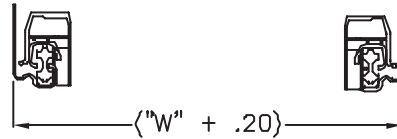

SIDE MOUNT WITH (1) SPACER MINIMIZED