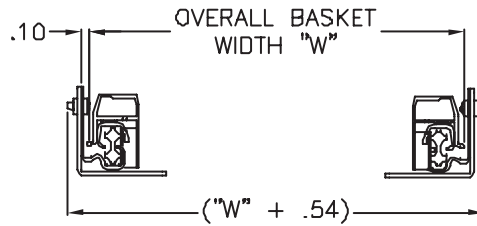

5300 SERIES

QUADRO SLIDES SPECIFICATIONS

OVERALL BASKET WIDTH "W" IS THAT PART OF THE BASKET ASSEMBLY (INCLUDING SLIDES WITH PLASTIC END-CAPS) THAT MOVES THRU THE CABINET OPENING. IT EQUALS THE "BASKET SIZE"; I.E. 11¹/₈", 14¹/₈", 20¹/₈" AND 32³/₈".
MINIMUM RECOMMENDED CABINET OPENINGS ARE: 11³/₈", 14³/₈", 20³/₈" AND 32³/₈"

BOTTOM MOUNT

SIDE MOUNT (NO SPACERS)