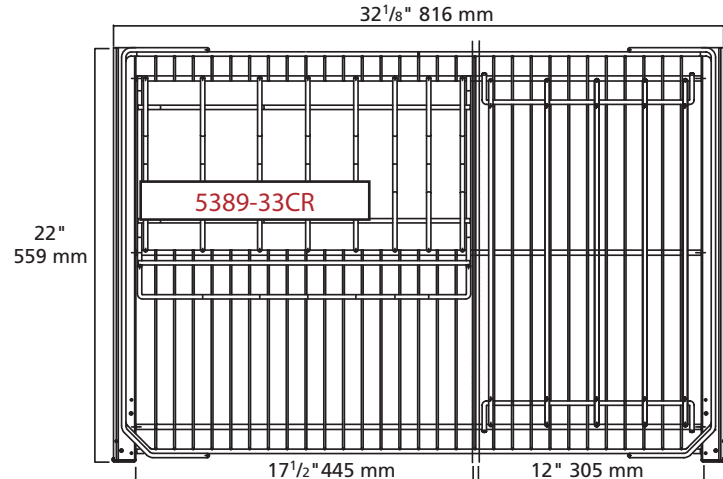

SINK & BASE ACCESSORIES

Premiere Cabinet Accessories

5389-21CR For Base 24 Frame or Frameless Drawer Front Mounted

5389-33CR For Base 36 Frame or Frameless Side Mounted (Shown with 5330-33CR - not included)