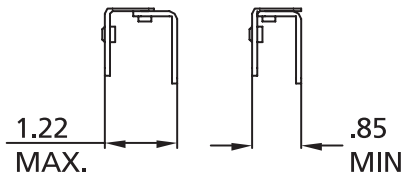

BOTTOM MOUNT

SIDE MOUNT (NO SPACERS)

SIDE MOUNT WITH (1) SPACER MINIMIZED

SIDE MOUNT WITH (1) SPACER MAXIMIZED

SIDE MOUNT WITH (2) SPACERS MINIMIZED

SIDE MOUNT WITH (2) SPACERS MAXIMIZED

Use these specifications for the Rev-A-Shelf Organizers.

Pullout Chrome Basket Page 89

Cookware Organizer Page 90

SINK & BASE ACCESSORIES

Premiere Cabinet Accessories

SLOTTED HOLE ALLOWS FOR 3/8" ADJUSTMENT PER SIDE, 3/4" TOTAL.

PRE-DRILLED, (2) PC. SPACERS ARE 11<sup>1</sup>/<sub>2</sub>" LONG

PART NO.	BASKET WIDTH	MINIMUM CABINET OPENING	MIN/MAX (ADJUSTMENT) WIDTHS FOR SIDE MOUNTING	
			(1) SPACER	(2) SPACER
5330-12CR	11 <sup>1</sup> / <sub>8</sub> "	11 <sup>3</sup> / <sub>8</sub> "	12.17 TO 12.54	13.02 TO 13.76
5330-15CR	14 <sup>1</sup> / <sub>8</sub> "	14 <sup>3</sup> / <sub>8</sub> "	15.17 TO 15.54	16.02 TO 16.76
5330/5389-21CR	20 <sup>1</sup> / <sub>8</sub> "	20 <sup>3</sup> / <sub>8</sub> "	21.17 TO 21.54	22.02 TO 22.76
5330/5389-33CR	32 <sup>1</sup> / <sub>8</sub> "	32 <sup>3</sup> / <sub>8</sub> "	33.07 TO 33.54	34.02 TO 34.76