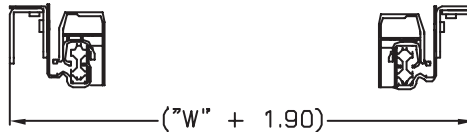

BOTTOM MOUNT

SIDE MOUNT (NO SPACERS)

SIDE MOUNT WITH (1) SPACER MINIMIZED

SIDE MOUNT WITH (1) SPACER MAXIMIZED

SIDE MOUNT WITH (2) SPACERS MINIMIZED

SIDE MOUNT WITH (2) SPACERS MAXIMIZED

Use these specifications for the Rev-A-Shelf Organizers.