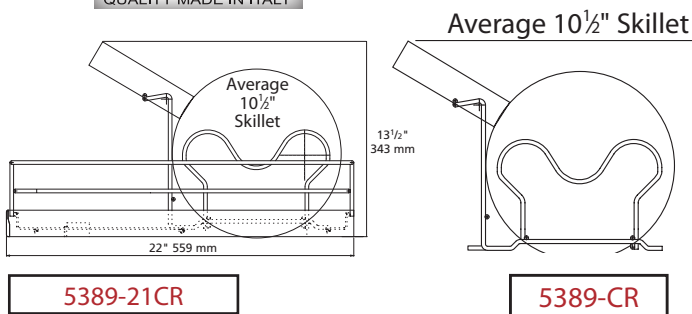

5389 SERIES

COOKWARE ORGANIZER

Find pots, pans and lids in seconds with Rev-A-Shelf's Cookware Organizer. This beautiful Italian design is built from heavy-duty chrome wire and finished in Crominox™, a transparent epoxy that provides a protective covering and reduces the noise associated with wire baskets. The 5389 Series is available in two sizes and features bottom and side mount brackets, full-extension, soft-close Quadro slides and door mount brackets. **SEE PAGE #91 FOR INSTALLATION SPECIFICATIONS.**

SINK & BASE ACCESSORIES

Premiere Cabinet Accessories

5389-21CR For Base 24 Frame or Frameless Drawer Front Mounted

5389-33CR For Base 36 Frame or Frameless Side Mounted (Shown with 5330-33CR - not included)

Convert disorderly drawers into fully functional storage pullouts with this Drop-in Cookware Organizer. The 5389-CR offers a flexible design to fit base 24 drawer sizes and larger with easy installation requiring just four screws. Crominox™ Coated.

PRODUCT #s	DESCRIPTION	PRODUCT DIMENSIONS	FINISH	SET PER CARTON	WEIGHT PER CARTON	SUGGESTED LIST PRICE
5389-CR	Cookware Organizer Drop-In	17 1/2" (445 mm)W x 12" (305 mm)D x 8 3/4" (222 mm)H	Chrome/Crominox™	1	6 lbs.	$124.00
5389-21CR	Pullout Cookware Organizer	20 1/8" (512 mm)W x 22" (559 mm)D x 9 3/4" (232 mm)H	Chrome/Crominox™	1	19 lbs.	$367.13
5389-33CR	Pullout Cookware Organizer	32 1/8" (816 mm)W x 22" (559 mm)D x 9 3/4" (232 mm)H	Chrome/Crominox™	1	23 lbs.	$436.00

NOTES: See specifications on page 91 for critical installation dimensions. When installing, spacing of this product should allow for items being stored.

75# Weight Rated Soft-Close Ball Bearing Slides