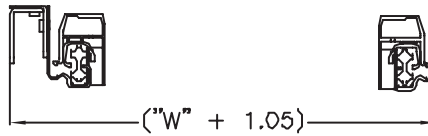

# QUADRO SLIDES SPECIFICATIONS

**OVERALL BASKET WIDTH "W"** IS THAT PART OF THE BASKET ASSEMBLY (INCLUDING SLIDES WITH PLASTIC END-CAPS) THAT MOVES THRU THE CABINET OPENING. IT EQUALS THE "BASKET SIZE"; I.E. 11<sup>1</sup>/<sub>8</sub>", 14<sup>1</sup>/<sub>8</sub>", 20<sup>1</sup>/<sub>8</sub>" AND 32<sup>3</sup>/<sub>8</sub>".  
**MINIMUM** RECOMMENDED CABINET OPENINGS ARE: 11<sup>3</sup>/<sub>8</sub>", 14<sup>3</sup>/<sub>8</sub>", 20<sup>3</sup>/<sub>8</sub>" AND 32<sup>3</sup>/<sub>8</sub>"

BOTTOM MOUNT

SIDE MOUNT (NO SPACERS)

SIDE MOUNT WITH (1) SPACER MINIMIZED

SIDE MOUNT WITH (1) SPACER MAXIMIZED

SIDE MOUNT WITH (2) SPACERS MINIMIZED

SIDE MOUNT WITH (2) SPACERS MAXIMIZED

Use these specifications for the Rev-A-Shelf Organizers.