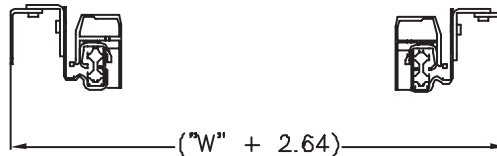

# QUADRO SLIDES SPECIFICATIONS

**OVERALL BASKET WIDTH "W"** IS THAT PART OF THE BASKET ASSEMBLY (INCLUDING SLIDES WITH PLASTIC END-CAPS) THAT MOVES THRU THE CABINET OPENING. IT EQUALS THE "BASKET SIZE"; I.E. 11<sup>1</sup>/<sub>8</sub>", 14<sup>1</sup>/<sub>8</sub>", 20<sup>1</sup>/<sub>8</sub>" AND 32<sup>3</sup>/<sub>8</sub>".  
**MINIMUM** RECOMMENDED CABINET OPENINGS ARE: 11<sup>3</sup>/<sub>8</sub>", 14<sup>3</sup>/<sub>8</sub>", 20<sup>3</sup>/<sub>8</sub>" AND 32<sup>3</sup>/<sub>8</sub>"

BOTTOM MOUNT

SIDE MOUNT (NO SPACERS)

SIDE MOUNT WITH (1) SPACER MINIMIZED

SIDE MOUNT WITH (1) SPACER MAXIMIZED

SIDE MOUNT WITH (2) SPACERS MINIMIZED

SIDE MOUNT WITH (2) SPACERS MAXIMIZED

Use these specifications for the Rev-A-Shelf Organizers.