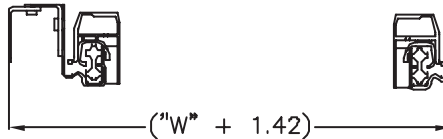

BOTTOM MOUNT

SIDE MOUNT (NO SPACERS)

SIDE MOUNT WITH (1) SPACER MINIMIZED

SIDE MOUNT WITH (1) SPACER MAXIMIZED

SIDE MOUNT WITH (2) SPACERS MINIMIZED

SIDE MOUNT WITH (2) SPACERS MAXIMIZED

Use these specifications for the Rev-A-Shelf Organizers.