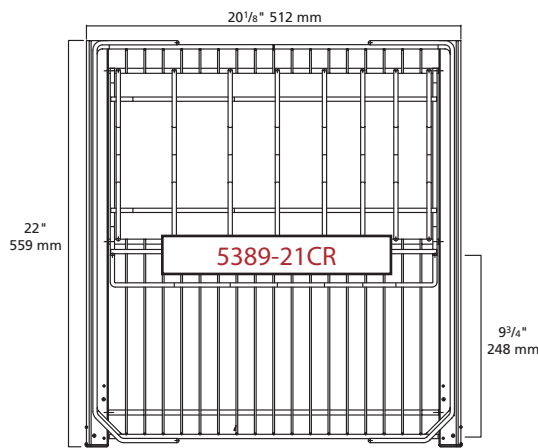

SINK & BASE ACCESSORIES

Premiere Cabinet Accessories

5389-21CR For Base 24 Frame or Frameless Drawer Front Mounted

5389-33CR For Base 36 Frame or Frameless Side Mounted (Shown with 5330-33CR - not included)

PRODUCT #s	DESCRIPTION	PRODUCT DIMENSIONS	FINISH	SET PER CARTON	WEIGHT PER CARTON	SUGGESTED LIST PRICE
5389-CR	Cookware Organizer Drop-In	17 1/2" (445 mm)W x 12" (305 mm)D x 8 3/4" (222 mm)H	Chrome/Crominox™	1	6 lbs.	\$124.00
5389-21CR	Pullout Cookware Organizer	20 1/8" (512 mm)W x 22" (559 mm)D x 9 3/4" (232 mm)H	Chrome/Crominox™	1	19 lbs.	\$367.13
5389-33CR	Pullout Cookware Organizer	32 1/8" (816 mm)W x 22" (559 mm)D x 9 3/4" (232 mm)H	Chrome/Crominox™	1	23 lbs.	\$436.00