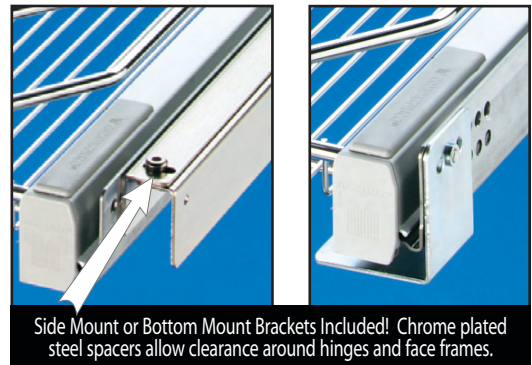

# PREMIERE CHROME PULLOUT SHELVES

The essential cabinet organizer, Rev-A-Shelf's chrome pullout shelves combine convenience, organization and class into one trouble-free accessory. The 5330 Series is available in four sizes and features soft close, full-extension, ball bearing, Quadro slides with side and bottom mount brackets and adjustable door mount brackets.

5330-33CR Drawer Front Mounted Shown with 5-DIV Chrome Dividers

5330-15CR Bottom Mounted Under Sink

Soft-close full-extension ball bearing slides.

Side Mount or Bottom Mount Brackets Included! Chrome plated steel spacers allow clearance around hinges and face frames.