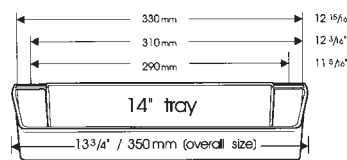

6230 SERIES

DOOR STORAGE TRAY SETS

Expand cabinet space with the handy Door Storage Tray set. The 6230 Series is available in two or five tray sets with three different tray sizes. This space saver is easy to install with screw-in clips or mount the trays to 24" or 58" standards with tray clips (sold separately). Sets are available in white or almond.

• These 3 dimensions show the range of hole spacings available for tray mounting.

PRODUCT #s	DESCRIPTION	PRODUCT DIMENSIONS	FINISH	SET PER CARTON	WEIGHT PER CARTON	SUGGESTED LIST PRICE
Two Tray Set with Clips						
Individual Pack						
6232-08-**-52	Tray with Screw-In Clips	7 7/8" (200 mm)W x 4 1/4" (110 mm)D x 3 3/16" (95 mm)H	Polymer	1	1.2 lbs.	\$23.05
6232-14-**-52	Tray with Screw-In Clips	13 3/4" (350 mm)W x 4 1/4" (110 mm)D x 3 3/16" (95 mm)H	Polymer	1	2 lbs.	\$24.80
6232-20-**-52	Tray with Screw-In Clips	19 3/4" (502 mm)W x 4 1/4" (110 mm)D x 3 3/16" (95 mm)H	Polymer	1	2 lbs.	\$31.30
Five Tray Set with Clips						
Individual Pack						
6235-08-**-52	Tray with Screw-In Clips	7 7/8" (200 mm)W x 4 1/4" (110 mm)D x 3 3/16" (95 mm)H	Polymer	1	2 lbs.	\$54.65
6235-14-**-52	Tray with Screw-In Clips	13 3/4" (350 mm)W x 4 1/4" (110 mm)D x 3 3/16" (95 mm)H	Polymer	1	3 lbs.	\$59.30
6235-20-**-52	Tray with Screw-In Clips	19 3/4" (502 mm)W x 4 1/4" (110 mm)D x 3 3/16" (95 mm)H	Polymer	1	5 lbs.	\$71.80

6232 SERIES

STANDARDS FOR DOOR STORAGE

Aluminum Standard with Adjustable Clip

Aluminum Standard w/Clip

PRODUCT #s	DESCRIPTION	PRODUCT DIMENSIONS	FINISH	SET PER CARTON	WEIGHT PER CARTON	SUGGESTED LIST PRICE
Door Storage Standards (2 Standards)						
Individual Pack						
6232-26-4528-52	Standards with 4 clips	26" (660 mm)	Bright Aluminum	1 pr.	.7 lbs.	\$40.15 ea.
6232-58-4528-52	Standards with 10 clips	58" (1473 mm)	Bright Aluminum	1 pr.	2 lbs.	\$56.85 ea.