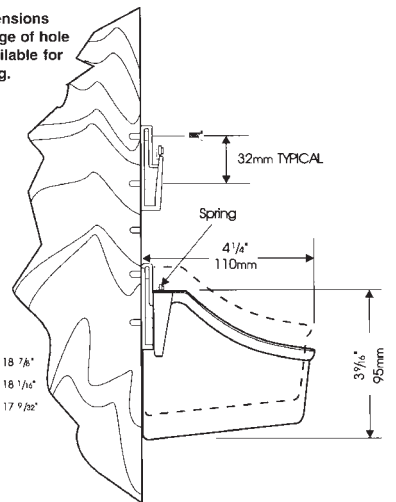

6230 SERIES

DOOR STORAGE TRAY SETS

Expand cabinet space with the handy Door Storage Tray set. The 6230 Series is available in two or five tray sets with three different tray sizes. This space saver is easy to install with screw-in clips or mount the trays to 24" or 58" standards with tray clips (sold separately). Sets are available in white or almond.

• These 3 dimensions show the range of hole spacings available for tray mounting.

PRODUCT #s	DESCRIPTION	PRODUCT DIMENSIONS	FINISH	SET PER CARTON	WEIGHT PER CARTON	SUGGESTED LIST PRICE
Two Tray Set with Clips						
Individual Pack						
6232-08-**-52	Tray with Screw-In Clips	7 7/8" (200 mm)W x 4 1/4" (110 mm)D x 3 3/16" (95 mm)H	Polymer	1	1.2 lbs.	\$23.05
6232-14-**-52	Tray with Screw-In Clips	13 3/4" (350 mm)W x 4 1/4" (110 mm)D x 3 3/16" (95 mm)H	Polymer	1	2 lbs.	\$24.80
6232-20-**-52	Tray with Screw-In Clips	19 3/4" (502 mm)W x 4 1/4" (110 mm)D x 3 3/16" (95 mm)H	Polymer	1	2 lbs.	\$31.30
Five Tray Set with Clips						
Individual Pack						
6235-08-**-52	Tray with Screw-In Clips	7 7/8" (200 mm)W x 4 1/4" (110 mm)D x 3 3/16" (95 mm)H	Polymer	1	2 lbs.	\$54.65
6235-14-**-52	Tray with Screw-In Clips	13 3/4" (350 mm)W x 4 1/4" (110 mm)D x 3 3/16" (95 mm)H	Polymer	1	3 lbs.	\$59.30
6235-20-**-52	Tray with Screw-In Clips	19 3/4" (502 mm)W x 4 1/4" (110 mm)D x 3 3/16" (95 mm)H	Polymer	1	5 lbs.	\$71.80

6232 SERIES

STANDARDS FOR DOOR STORAGE

Aluminum Standard with Adjustable Clip

Aluminum Standard w/Clip

PRODUCT #s	DESCRIPTION	PRODUCT DIMENSIONS	FINISH	SET PER CARTON	WEIGHT PER CARTON	SUGGESTED LIST PRICE
Door Storage Standards (2 Standards)						
Individual Pack						
6232-26-4528-52	Standards with 4 clips	26" (660 mm)	Bright Aluminum	1 pr.	.7 lbs.	\$40.15 ea.
6232-58-4528-52	Standards with 10 clips	58" (1473 mm)	Bright Aluminum	1 pr.	2 lbs.	\$56.85 ea.