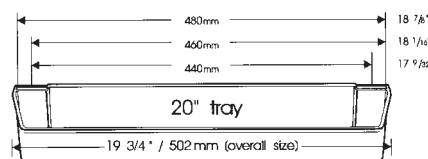

6230 SERIES

DOOR STORAGE TRAY SETS

Expand cabinet space with the handy Door Storage Tray set. The 6230 Series is available in two or five tray sets with three different tray sizes. This space saver is easy to install with screw-in clips or mount the trays to 24" or 58" standards with tray clips (sold separately). Sets are available in white or almond.

• These 3 dimensions show the range of hole spacings available for tray mounting.

PRODUCT #s	DESCRIPTION	PRODUCT DIMENSIONS	FINISH	SET PER CARTON	WEIGHT PER CARTON	SUGGESTED LIST PRICE
Two Tray Set with Clips						
Individual Pack						
6232-08-**-52	Tray with Screw-In Clips	7 7/8" (200 mm)W x 4 1/4" (110 mm)D x 3 3/16" (95 mm)H	Polymer	1	1.2 lbs.	\$23.05
6232-14-**-52	Tray with Screw-In Clips	13 3/4" (350 mm)W x 4 1/4" (110 mm)D x 3 3/16" (95 mm)H	Polymer	1	2 lbs.	\$24.80
6232-20-**-52	Tray with Screw-In Clips	19 3/4" (502 mm)W x 4 1/4" (110 mm)D x 3 3/16" (95 mm)H	Polymer	1	2 lbs.	\$31.30
Five Tray Set with Clips						
Individual Pack						
6235-08-**-52	Tray with Screw-In Clips	7 7/8" (200 mm)W x 4 1/4" (110 mm)D x 3 3/16" (95 mm)H	Polymer	1	2 lbs.	\$54.65
6235-14-**-52	Tray with Screw-In Clips	13 3/4" (350 mm)W x 4 1/4" (110 mm)D x 3 3/16" (95 mm)H	Polymer	1	3 lbs.	\$59.30
6235-20-**-52	Tray with Screw-In Clips	19 3/4" (502 mm)W x 4 1/4" (110 mm)D x 3 3/16" (95 mm)H	Polymer	1	5 lbs.	\$71.80

6232 SERIES

STANDARDS FOR DOOR STORAGE

Aluminum Standard with Adjustable Clip

Aluminum Standard w/Clip

PRODUCT #s	DESCRIPTION	PRODUCT DIMENSIONS	FINISH	SET PER CARTON	WEIGHT PER CARTON	SUGGESTED LIST PRICE
Door Storage Standards (2 Standards)						
Individual Pack						
6232-26-4528-52	Standards with 4 clips	26" (660 mm)	Bright Aluminum	1 pr.	.7 lbs.	\$40.15 ea.
6232-58-4528-52	Standards with 10 clips	58" (1473 mm)	Bright Aluminum	1 pr.	2 lbs.	\$56.85 ea.