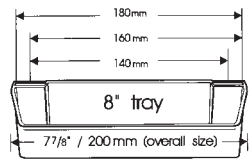

6230 SERIES

DOOR STORAGE TRAY SETS

Expand cabinet space with the handy Door Storage Tray set. The 6230 Series is available in two or five tray sets with three different tray sizes. This space saver is easy to install with screw-in clips or mount the trays to 24" or 58" standards with tray clips (sold separately). Sets are available in white or almond.

• These 3 dimensions show the range of hole spacings available for tray mounting.

PRODUCT #s	DESCRIPTION	PRODUCT DIMENSIONS	FINISH	SET PER CARTON	WEIGHT PER CARTON	SUGGESTED LIST PRICE
Two Tray Set with Clips						
Individual Pack						
6232-08-**-52	Tray with Screw-In Clips	7 7/8" (200 mm)W x 4 1/4" (110 mm)D x 3 3/16" (95 mm)H	Polymer	1	1.2 lbs.	\$23.05
6232-14-**-52	Tray with Screw-In Clips	13 3/4" (350 mm)W x 4 1/4" (110 mm)D x 3 3/16" (95 mm)H	Polymer	1	2 lbs.	\$24.80
6232-20-**-52	Tray with Screw-In Clips	19 3/4" (502 mm)W x 4 1/4" (110 mm)D x 3 3/16" (95 mm)H	Polymer	1	2 lbs.	\$31.30
Five Tray Set with Clips						
Individual Pack						
6235-08-**-52	Tray with Screw-In Clips	7 7/8" (200 mm)W x 4 1/4" (110 mm)D x 3 3/16" (95 mm)H	Polymer	1	2 lbs.	\$54.65
6235-14-**-52	Tray with Screw-In Clips	13 3/4" (350 mm)W x 4 1/4" (110 mm)D x 3 3/16" (95 mm)H	Polymer	1	3 lbs.	\$59.30
6235-20-**-52	Tray with Screw-In Clips	19 3/4" (502 mm)W x 4 1/4" (110 mm)D x 3 3/16" (95 mm)H	Polymer	1	5 lbs.	\$71.80

6232 SERIES

STANDARDS FOR DOOR STORAGE

Aluminum Standard with Adjustable Clip

Aluminum Standard w/Clip

PRODUCT #s	DESCRIPTION	PRODUCT DIMENSIONS	FINISH	SET PER CARTON	WEIGHT PER CARTON	SUGGESTED LIST PRICE
Door Storage Standards (2 Standards)						
Individual Pack						
6232-26-4528-52	Standards with 4 clips	26" (660 mm)	Bright Aluminum	1 pr.	.7 lbs.	\$40.15 ea.
6232-58-4528-52	Standards with 10 clips	58" (1473 mm)	Bright Aluminum	1 pr.	2 lbs.	\$56.85 ea.