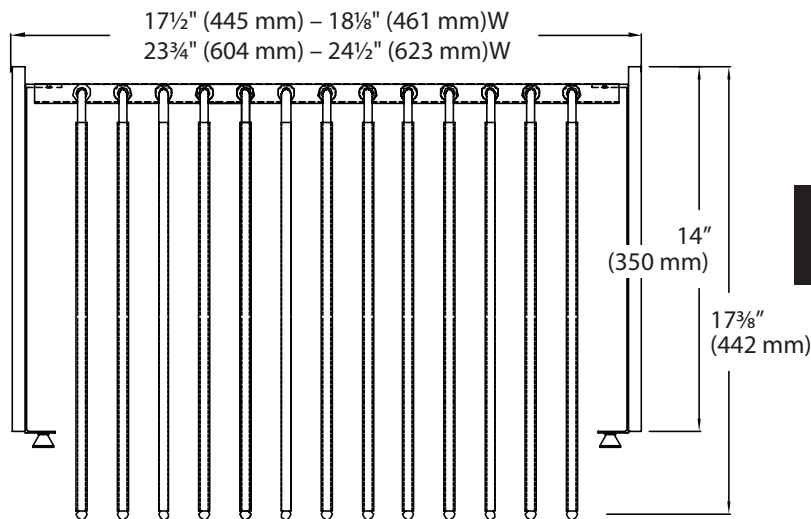

Keep your closet manageable and chaos free with Rev-A-Shelf's Chrome Pullout Pants Rack. This exceptional closet solution is made of heavy gauge chrome and features distinctive moveable fingers for easy access and unparalleled convenience. The PSC Series is available in an 18" width holding 9 pairs of pants and a 24" width holding up to 13 pairs of pants.

14" Depth
17 3/8" Fingers

CLOSET
ACCESSORIES

PRODUCT #s	DESCRIPTION	PRODUCT DIMENSIONS	FINISH	SET PER CARTON	WEIGHT PER CARTON	SUGGESTED LIST PRICE
Pants Rack						
PSC-1814CR	Pants Rack—9 capacity	17 1/2" (445 mm) – 18 1/8" (461 mm)W x 14" (356 mm)D x 3" (76 mm)H	Chrome	1	10 lbs.	\$127.00
PSC-2414CR	Pants Rack—13 capacity	23 3/4" (604 mm) – 24 1/2" (623 mm)W x 14" (356 mm)D x 3" (76 mm)H	Chrome	1	12 lbs.	\$142.10

CONTAINS:
(1) frame assembly, (9) or (13) chrome rods, full-extension slides, instructions.

Order online at www.OVISONline.com/ras
Please Note: Some items shown may not be in stock, but can be special ordered