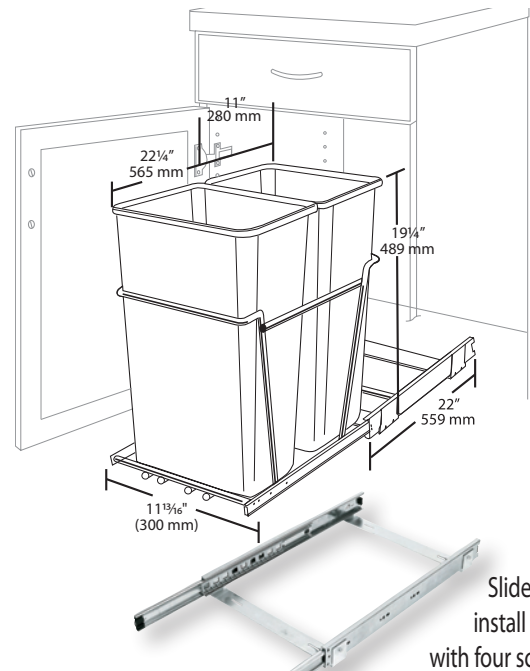

CONTAINS: RV-15KD-17C S (2) containers, frame, full-extension slides, 100# Weight Rating RV-18KD-17C S (2) containers, frame, full-extension slides, 100# Weight Rating
 RV-12KD-17C S (1) container, frame, full-extension slides, 100# Weight Rating **IMPORTANT NOTE:** Depending on cabinet construction and pull hardware, a lid on the rear waste bin may not fully function.

NEW SIZE!
SINGLE 20 QT.
Perfect for Sink Base, Vanity Applications and Base 12's!

PRODUCT #s	DESCRIPTION	PRODUCT DIMENSIONS	FINISH	SET PER CARTON	WEIGHT PER CARTON	SUGGESTED LIST PRICE
Pullout Waste Container, Metallic Silver						Individual Pack
RV-8PB-CR S	Single 20 Qt., Full-Extension Slides	8 ⁵ / ₈ " (219 mm)W x 17 ¹ / ₂ " (450 mm)D x 16 ³ / ₄ " (426 mm)H	Silver, Chrome	1	7 lbs.	\$78.00
RV-12KD-17C S	Single 35 Qt., with Rear Basket	10 ⁵ / ₈ " (270 mm)W x 22" (559 mm)D x 19 ¹ / ₄ " (489 mm)H	Silver, Chrome	1	12 lbs.	\$86.70
RV-15KD-17C S	Double 27 Qt. Containers/Full-Extension Slides	11 ³ / ₈ " (300 mm)W x 22 ¹ / ₄ " (565 mm)D x 19 ¹ / ₄ " (489 mm)H	Silver, Chrome	1	13.6 lbs.	\$115.70
RV-18KD-17C S	Double 35 Qt. Containers/Full-Extension Slides	14 ³ / ₈ " (365 mm)W x 22" (559 mm)D x 19 ¹ / ₄ " (489 mm)H	Silver, Chrome	1	15 lbs.	\$129.35
RV DM17 KIT	Heavy Duty Door Mount Kit		Silver Epoxy	1	2 lbs.	\$31.75