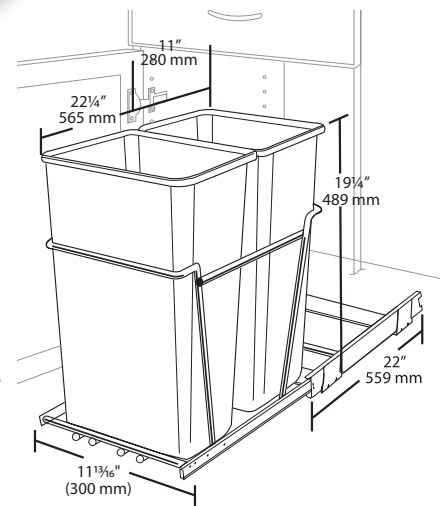

NEW FEATURE! Now includes a rear basket for bag storage on RV-12KD-18C S!

Our extremely popular RV-Series Waste Container is regarded as the best in the industry, the RV Series features a heavy-duty wire frame construction; full-extension ball bearing slides and easy bottom mount installation with just four screws. These durable pullout waste containers carry the standard Rev-A-Shelf **LIFETIME GUARANTEE**.

Slide units install easily with four screws!

RV-18KD-18C S

PRODUCT #s	DESCRIPTION	PRODUCT DIMENSIONS	FINISH	SET PER CARTON	WEIGHT PER CARTON	SUGGESTED LIST PRICE
Pullout Waste Container, Black			Individual Pack			
RV-12KD-18C S	Single 35 Qt., with Rear Basket	10 5/8" (270 mm)W x 22" (559 mm)D x 19 1/4" (489 mm)H	Black, Chrome	1	12 lbs.	\$86.70
RV-15KD-18C S	Double 27 Qt. Containers/Full-Extension Slides	11 1/8" (300 mm)W x 22 1/4" (565 mm)D x 19 1/4" (489 mm)H	Black, Chrome	1	13.6 lbs.	\$115.70
RV-18KD-18C S	Double 35 Qt. Containers/Full-Extension Slides	14 3/8" (365 mm)W x 22" (559 mm)D x 19 1/4" (489 mm)H	Black, Chrome	1	15 lbs.	\$129.35
RV DM17 KIT	Heavy Duty Door Mount Kit		Silver Epoxy	1	2 lbs.	\$31.75

CONTAINS: RV-15KD-17C S (2) containers, frame, full-extension slides, 100# Weight Rating RV-18KD-17C S (2) containers, frame, full-extension slides, 100# Weight Rating
 RV-12KD-17C S (1) container, frame, full-extension slides, 100# Weight Rating **IMPORTANT NOTE:** Depending on cabinet construction and pull hardware, a lid on the rear waste bin may not fully function.