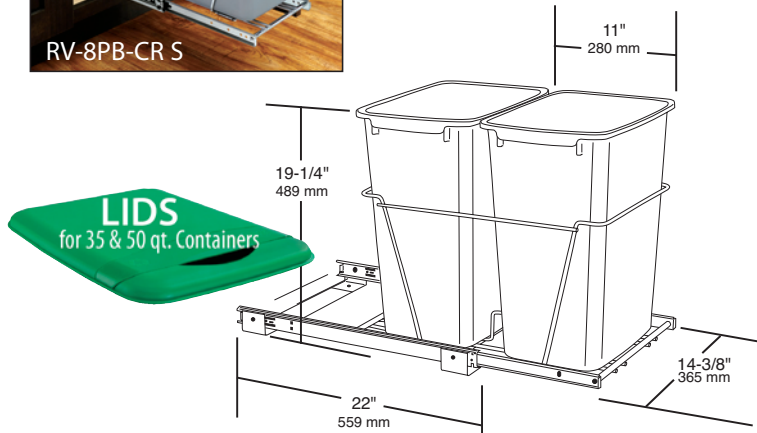

CONTAINS: RV-15KD-17C S (2) containers, frame, full-extension slides, 100# Weight Rating RV-18KD-17C S (2) containers, frame, full-extension slides, 100# Weight Rating
 RV-12KD-17C S (1) container, frame, full-extension slides, 100# Weight Rating **IMPORTANT NOTE:** Depending on cabinet construction and pull hardware, a lid on the rear waste bin may not fully function.

NEW SIZE!
SINGLE 20 QT.
Perfect for Sink Base, Vanity Applications and Base 12's!

PRODUCT #s	DESCRIPTION	PRODUCT DIMENSIONS	FINISH	SET PER CARTON	WEIGHT PER CARTON	SUGGESTED LIST PRICE
Pullout Waste Container, Metallic Silver						Individual Pack
RV-8PB-CR S	Single 20 Qt., Full-Extension Slides	8 ⁵ / ₈ " (219 mm)W x 17 ¹ / ₂ " (450 mm)D x 16 ³ / ₄ " (426 mm)H	Silver, Chrome	1	7 lbs.	\$78.00
RV-12KD-17C S	Single 35 Qt., with Rear Basket	10 ⁵ / ₈ " (270 mm)W x 22" (559 mm)D x 19 ¹ / ₄ " (489 mm)H	Silver, Chrome	1	12 lbs.	\$86.70
RV-15KD-17C S	Double 27 Qt. Containers/Full-Extension Slides	11 ³ / ₈ " (300 mm)W x 22 ¹ / ₄ " (565 mm)D x 19 ¹ / ₄ " (489 mm)H	Silver, Chrome	1	13.6 lbs.	\$115.70
RV-18KD-17C S	Double 35 Qt. Containers/Full-Extension Slides	14 ³ / ₈ " (365 mm)W x 22" (559 mm)D x 19 ¹ / ₄ " (489 mm)H	Silver, Chrome	1	15 lbs.	\$129.35
RV DM17 KIT	Heavy Duty Door Mount Kit		Silver Epoxy	1	2 lbs.	\$31.75