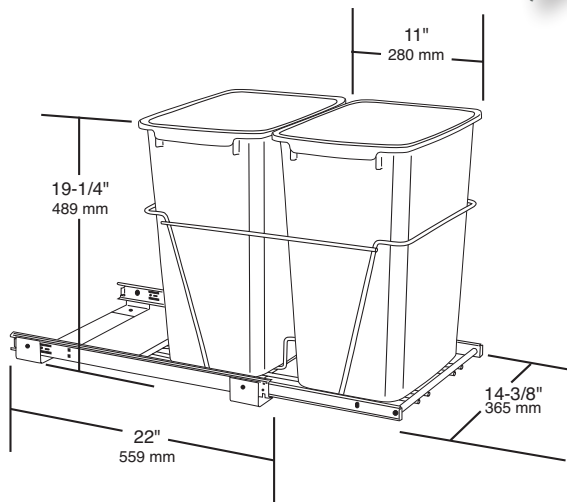

NEW FEATURE! Now includes a rear basket for bag storage on RV-12KD-18C S!

Our extremely popular RV-Series Waste Container is regarded as the best in the industry, the RV Series features a heavy-duty wire frame construction; full-extension ball bearing slides and easy bottom mount installation with just four screws. These durable pullout waste containers carry the standard Rev-A-Shelf **LIFETIME GUARANTEE**.

Slide units install easily with four screws!

RV-18KD-18C S

PRODUCT #s	DESCRIPTION	PRODUCT DIMENSIONS	FINISH	SET PER CARTON	WEIGHT PER CARTON	SUGGESTED LIST PRICE
Pullout Waste Container, Black			Individual Pack			
RV-12KD-18C S	Single 35 Qt., with Rear Basket	10 5/8" (270 mm)W x 22" (559 mm)D x 19 1/4" (489 mm)H	Black, Chrome	1	12 lbs.	\$86.70
RV-15KD-18C S	Double 27 Qt. Containers/Full-Extension Slides	11 1/8" (300 mm)W x 22 1/4" (565 mm)D x 19 1/4" (489 mm)H	Black, Chrome	1	13.6 lbs.	\$115.70
RV-18KD-18C S	Double 35 Qt. Containers/Full-Extension Slides	14 3/8" (365 mm)W x 22" (559 mm)D x 19 1/4" (489 mm)H	Black, Chrome	1	15 lbs.	\$129.35
RV DM17 KIT	Heavy Duty Door Mount Kit		Silver Epoxy	1	2 lbs.	\$31.75

CONTAINS: RV-15KD-17C S (2) containers, frame, full-extension slides, 100# Weight Rating RV-18KD-17C S (2) containers, frame, full-extension slides, 100# Weight Rating
 RV-12KD-17C S (1) container, frame, full-extension slides, 100# Weight Rating **IMPORTANT NOTE:** Depending on cabinet construction and pull hardware, a lid on the rear waste bin may not fully function.