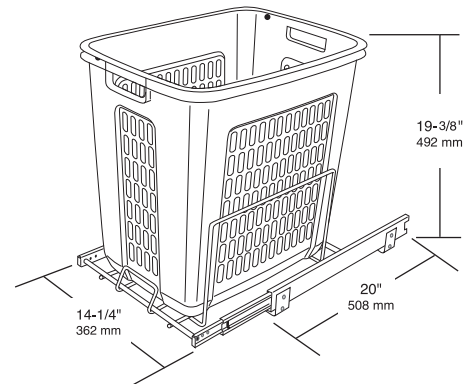

Keep dirty clothes from piling on the floor with Rev-A-Shelf's large Pullout Polymer Hamper. The HPRV Series features a shallow 20" depth for vanity applications, full-extension ball bearing slides, 1.71 Bushel capacity and installs with just four screws. Door mount kit sold separately.

BATHROOM
AND VANITY

Rev-A-Shelf's
RAS
Accessible Storage

PRODUCT #s	DESCRIPTION	PRODUCT DIMENSIONS	FINISH	SET PER CARTON	WEIGHT PER CARTON	SUGGESTED LIST PRICE
Pullout Hamper					Individual Pack	
HPRV-1520 S	Pullout Hamper	14 1/4" (362 mm)W x 20" (508 mm)D x 19 3/8" (492 mm)H	Polymer	1	12 lbs.	\$137.90
HPB-03323-52	Replacement Hamper		Polymer	1	5 lbs.	\$41.90