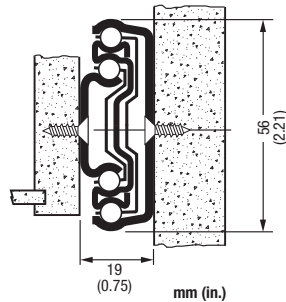

FR 5609

SLIDE TYPE:	Heavy-Duty Full-Extension Ball Bearing Drawer Slide
MOUNTING:	Side Mount

WIDTH:	19mm (0.75 in.)
LOAD CAPACITY:	dynamic up to 100 kg (225 lbs.)

FR 5609 includes a metal disconnect latch

MATERIALS:	cold rolled steel
-------------------	-------------------

FEATURES:	steel ball bearings
------------------	---------------------

SPECIFICATIONS:	<ul style="list-style-type: none"> ▶ precision ball bearing drawer slide for heavy-duty usage ▶ telescoping 3-stage design with excellent running qualities ▶ lengths 350-700 mm have standard 25 mm overtravel ▶ drawer slide is non-handed and has a hold close detent ▶ lengths 800mm-1100mm have no overtravel ▶ recommended screws: wood screw #8 or machine screws 8-32. See screws page. ▶ metal disconnect latch standard
------------------------	--