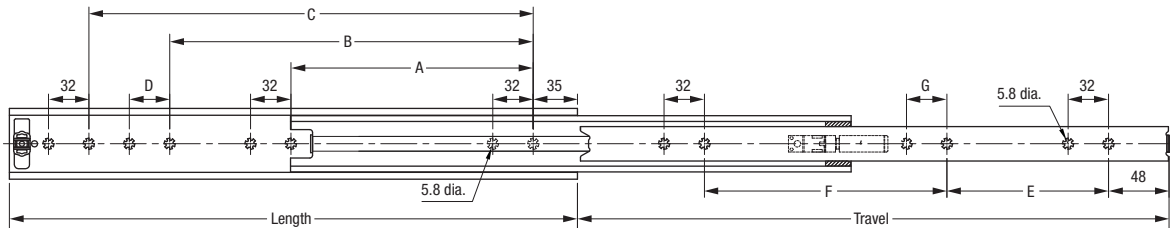

Length	Travel	Cabinet Profile:				Drawer Profile:			Weight	Order No.						
		A	B	C	D	E	F	G								
mm	in	mm	in	mm	in	mm	in	mm	in	mm	in	kg.	lbs.	zinc		
350	13.78	375	14.76	160	6.30	256	10.08			96	3.78	128	5.04	*	400849	
400	15.75	425	16.73	224	8.82	320	12.60			128	5.04	128	5.04	*	400850	
450	17.72	475	18.70	224	8.82	352	13.86			160	6.30	160	6.30	*	400851	
500	19.69	525	20.69	224	8.82	384	15.12			192	7.56	160	6.30	*	400852	
550	21.65	575	22.64	224	8.82	448	17.64			224	8.82	192	7.56	*	400853	
600	23.62	625	24.61	224	8.82	480	15.90			224	8.82	224	8.82	32	1.26	400854
650	25.59	675	26.58	224	8.82	352	13.86	544	21.42	256	10.08	256	10.08	32	1.26	400855
700	27.56	725	28.54	224	8.82	352	13.86	576	22.68	256	10.08	288	11.34	32	1.26	400856
750	29.53	750	29.53	224	8.82	448	17.64	608	23.94	256	10.08	352	13.86	32	1.26	400847
800	31.50	800	31.50	224	8.82	448	17.64	672	26.46	288	11.34	352	13.86	*	400857	
850	33.47	850	33.43	224	8.82	480	18.90	736	28.98	288	11.34	416	16.38	32	1.26	*
900	35.43	900	35.43	224	8.82	480	18.90	768	30.24	320	12.60	416	16.38	32	1.26	400858
950	37.40	950	37.40	224	8.82	544	21.42	832	32.76	320	12.60	480	18.90	32	1.26	*
1000	39.37	1000	39.37	224	8.82	544	21.42	832	32.76	384	15.12	480	18.90	32	1.26	400859
1050	41.34	1050	41.34	224	8.82	544	21.42	928	36.54	384	15.12	544	21.42	32	1.26	*
1100	43.31	1100	43.31	224	8.82	576	22.68	960	37.80	416	16.38	544	21.42	32	1.26	400860

Packing Unit: 350mm-450mm 8 pair per box, 500mm-600mm 6 pair per box, 650mm-1100mm 4 pair per box

* on request